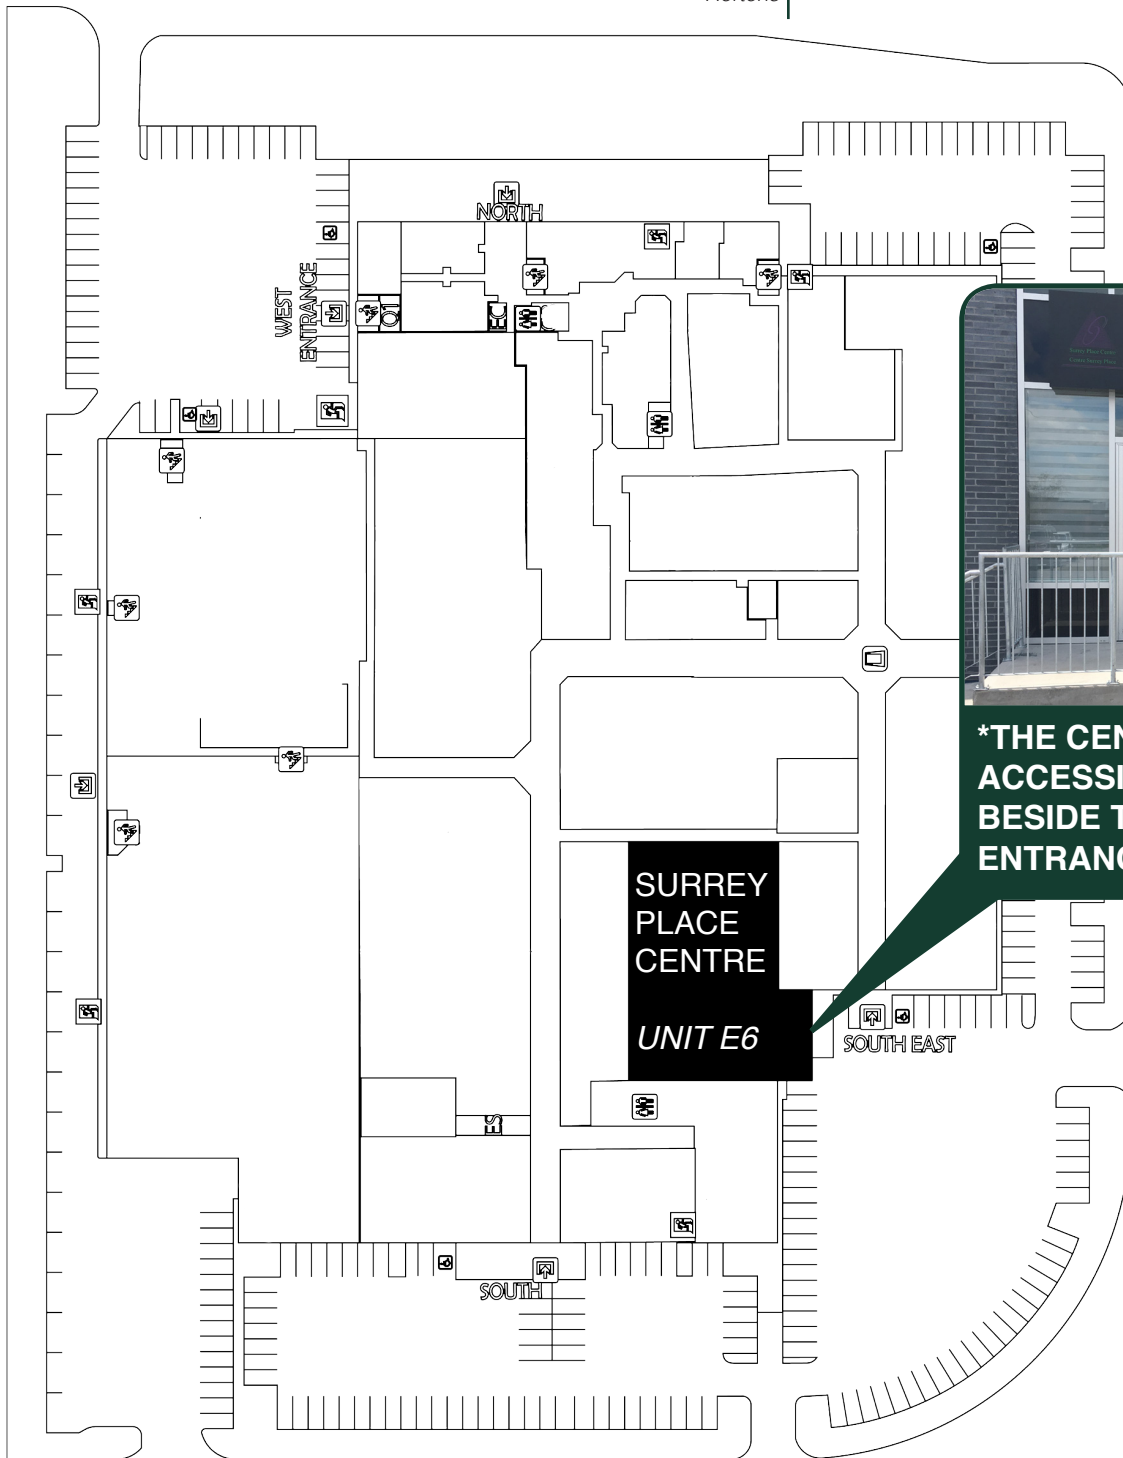

FINCH AVENUE WEST

Tim Hortons

Western Union Agent Location

***THE CENTRE IS ONLY ACCESSIBLE FROM OUTSIDE BESIDE THE SOUTH EAST ENTRANCE OF THE COMPLEX.**

**SURREY PLACE CENTRE
UNIT E6**

SOUTH EAST

CHAMPAGNE DRIVE

Kingdom Hall of Jehovah's Witnesses

Getting Here: North Satellite Office

Unit E6-2 Champagne Dr, North York, ON M3J 2C5

Phone: 416-925-5141 Office Hours: Monday-Friday, 8:30AM to 4:30PM

Surrey Place Centre
Centre Surrey Place